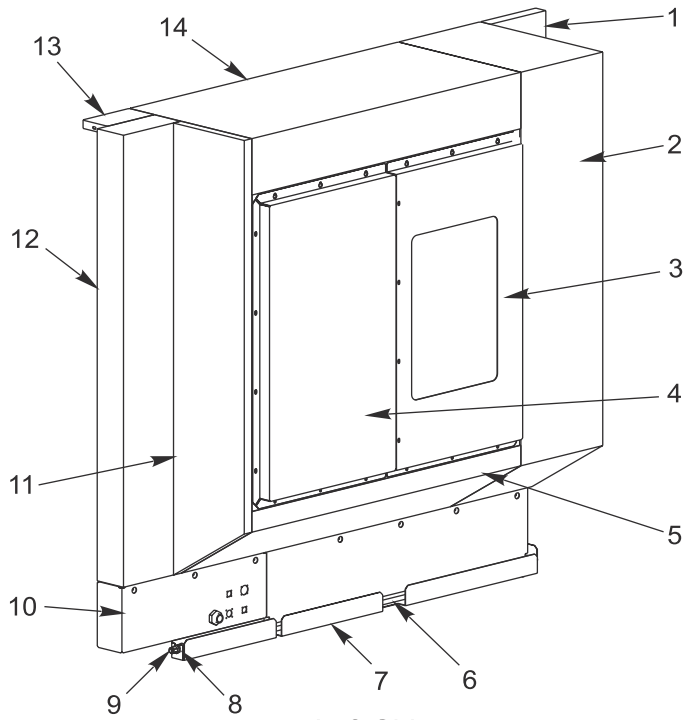

EC-400 - Tool Changer Panels

Left Side

TC Door Assembly

Left Side (Rotated 180°)

TC Door Assembly (Rotated 180°)

1. Panel Left Intermediate
2. Panel TC
3. Access Cover TC Front
4. Access Cover TC Rear
5. Pan TC
6. Coolant Drain Tube
7. Apron Left Rear
8. Fitting Bulkhead 3/8 x 1
9. (x2) Fitting Elbo 1/2 x 3/8 M Str
10. Apron TC Panel Front
11. Panel TC Rear
12. Panel Left Rear
13. Stiffner Bracket Panel
14. Header TC Panel
15. Spacer
16. Idler Assembly
17. Retainer, Chain
18. Connect Bracket Top TC Door
19. Chain
20. Linear Guide
21. Cylinder Rod Aligner
22. Air Cylinder
23. Idler Assembly
24. Spacer
25. Connect Bracket Bottom TC Door
26. Panel TC Rear
27. Stiffner bracket Panel
28. Panel Left Rear
29. Chip Shield TC Felt
30. Coolant TC Drip Pan
31. Pan TC
32. Apron TC Panel
33. Fitting Assembly Apron/Coolant
34. Apron Left Rear
35. Chip Shield TC Panel
36. Chip Shield TC Front
37. Window TC Panel Operator Door
38. Z-frame TC Operator Door Window
39. Door Top
40. Door Guide
Door Guide Spacer
41. Door Button
42. Panel TC Internal