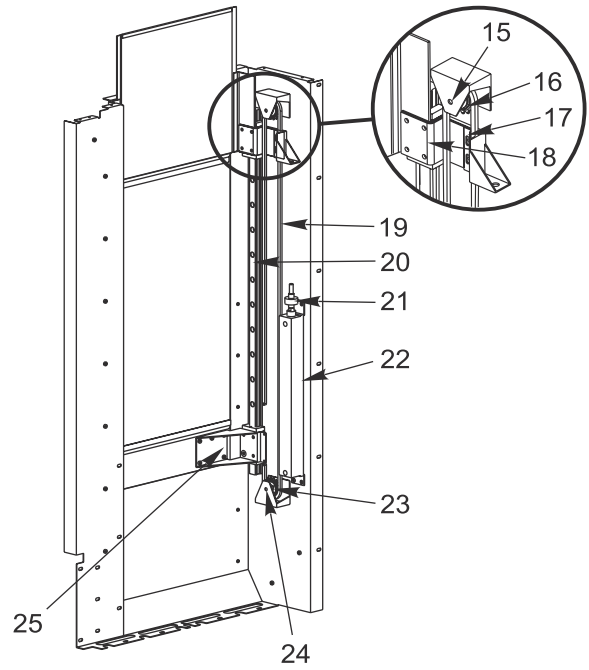

EC-400 - Tool Changer Panels

Left Side

TC Door Assembly

Left Side (Rotated 180°)

TC Door Assembly (Rotated 180°)

1. Panel Left Intermediate
2. Panel TC
3. Access Cover TC Front
4. Access Cover TC Rear
5. Pan TC
6. Coolant Drain Tube
7. Apron Left Rear
8. Fitting Bulkhead 3/8 x 1
9. (x2) Fitting Elbo 1/2 x 3/8 M Str
10. Apron TC Panel Front
11. Panel TC Rear
12. Panel Left Rear
13. Stiffner Bracket Panel
14. Header TC Panel
15. Spacer
16. Idler Assembly
17. Retainer, Chain
18. Connect Bracket Top TC Door
19. Chain
20. Linear Guide
21. Cylinder Rod Aligner
22. Air Cylinder
23. Idler Assembly
24. Spacer
25. Connect Bracket Bottom TC Door
26. Panel TC Rear
27. Stiffner bracket Panel
28. Panel Left Rear
29. Chip Shield TC Felt
30. Coolant TC Drip Pan
31. Pan TC
32. Apron TC Panel
33. Fitting Assembly Apron/Coolant
34. Apron Left Rear
35. Chip Shield TC Panel
36. Chip Shield TC Front
37. Window TC Panel Operator Door
38. Z-frame TC Operator Door Window
39. Door Top
40. Door Guide
Door Guide Spacer
41. Door Button
42. Panel TC Internal