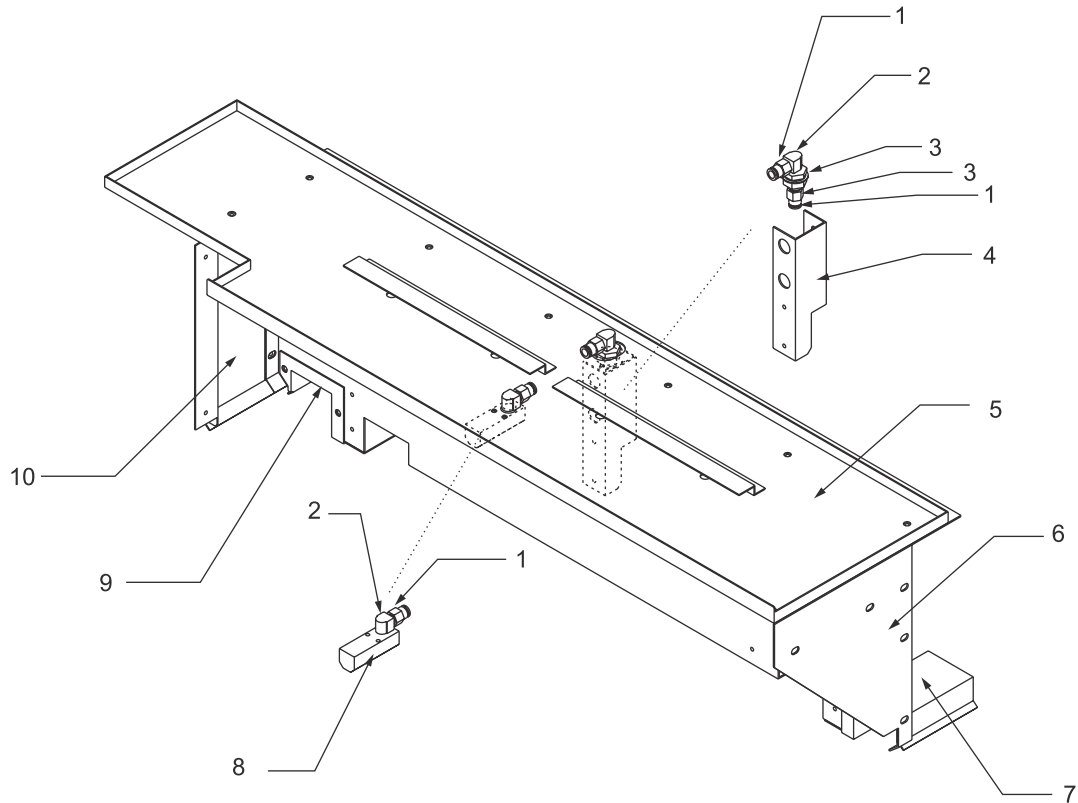

# EC-400 - Bulkhead

1. (x2) Fitting LBO 3/8 x NPT 1/4 M STR
2. Fiting NPT 1/4F x NPT 1/4M 90 Brass
3. Fitting BKHD NPT 1/4 x .750 Dia
4. Brkt Base Cover
5. Shield Bottom X-A0xis
6. Base Cover
7. Cover Trough Right
8. Manifold Washdown
9. Cover Trough Left
10. Shield Base Cover Left