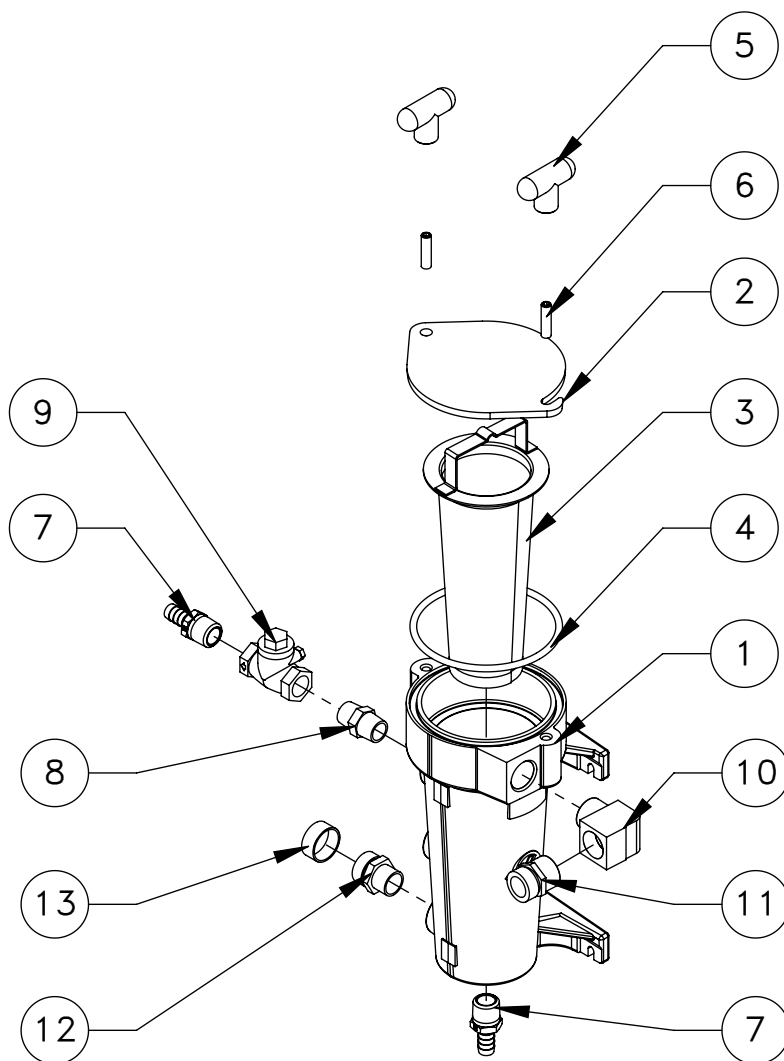

Go to [parts.haascnc.com](http://parts.haascnc.com) to get pricing and installation instructions for selected parts.

ITEM NO.	Part Number	PART DESCRIPTION	QTY.
1	20-6829A	CLNT FILTER HOUSING MACH	1
2	25-12100	CLNT FILTER HOUSING COVER	1
3	25-12085A	STRAINER METAL TUBE 3" DIA X 8" TAPER	1
4	57-2990	O-RING 2-348 BUNA	1
5	59-1537	NUT 5/16-18 T HANDLE	2
6	44-0059	SSS 5/16-18 X 1-1/4 CUP PT	2
7	58-0030	FITGHOSEBARB-1/2 X NPT-1/2-M VIBRA SEAL	2
8	58-0287	HEX NIPPLE 1/2NPT BRASS LOCTITE VIBRA S	1
9	59-2229	1/2 NPT SWING VALVE	1
10	58-1696	FITG NPT-3/4-F X NPT-3/4-M 90 BR	1
11	58-3668	FITG GARDEN-3/4-M X NPT-3/4-M	1
12	58-3660	FITG GARDEN-3/4-M X NPT-1/2-M	1
13	58-1772	GARDEN HOSE THREAD CAP	1

Disclaimer: Not all parts are available for individual sale; Some are part of an assembly. Assembly configuration is subject to change without notice.

**SHEET 1 OF 1**

DESCRIPTION

EFFECTIVE DATE

**COOLANT FILTER ASSEMBLY**