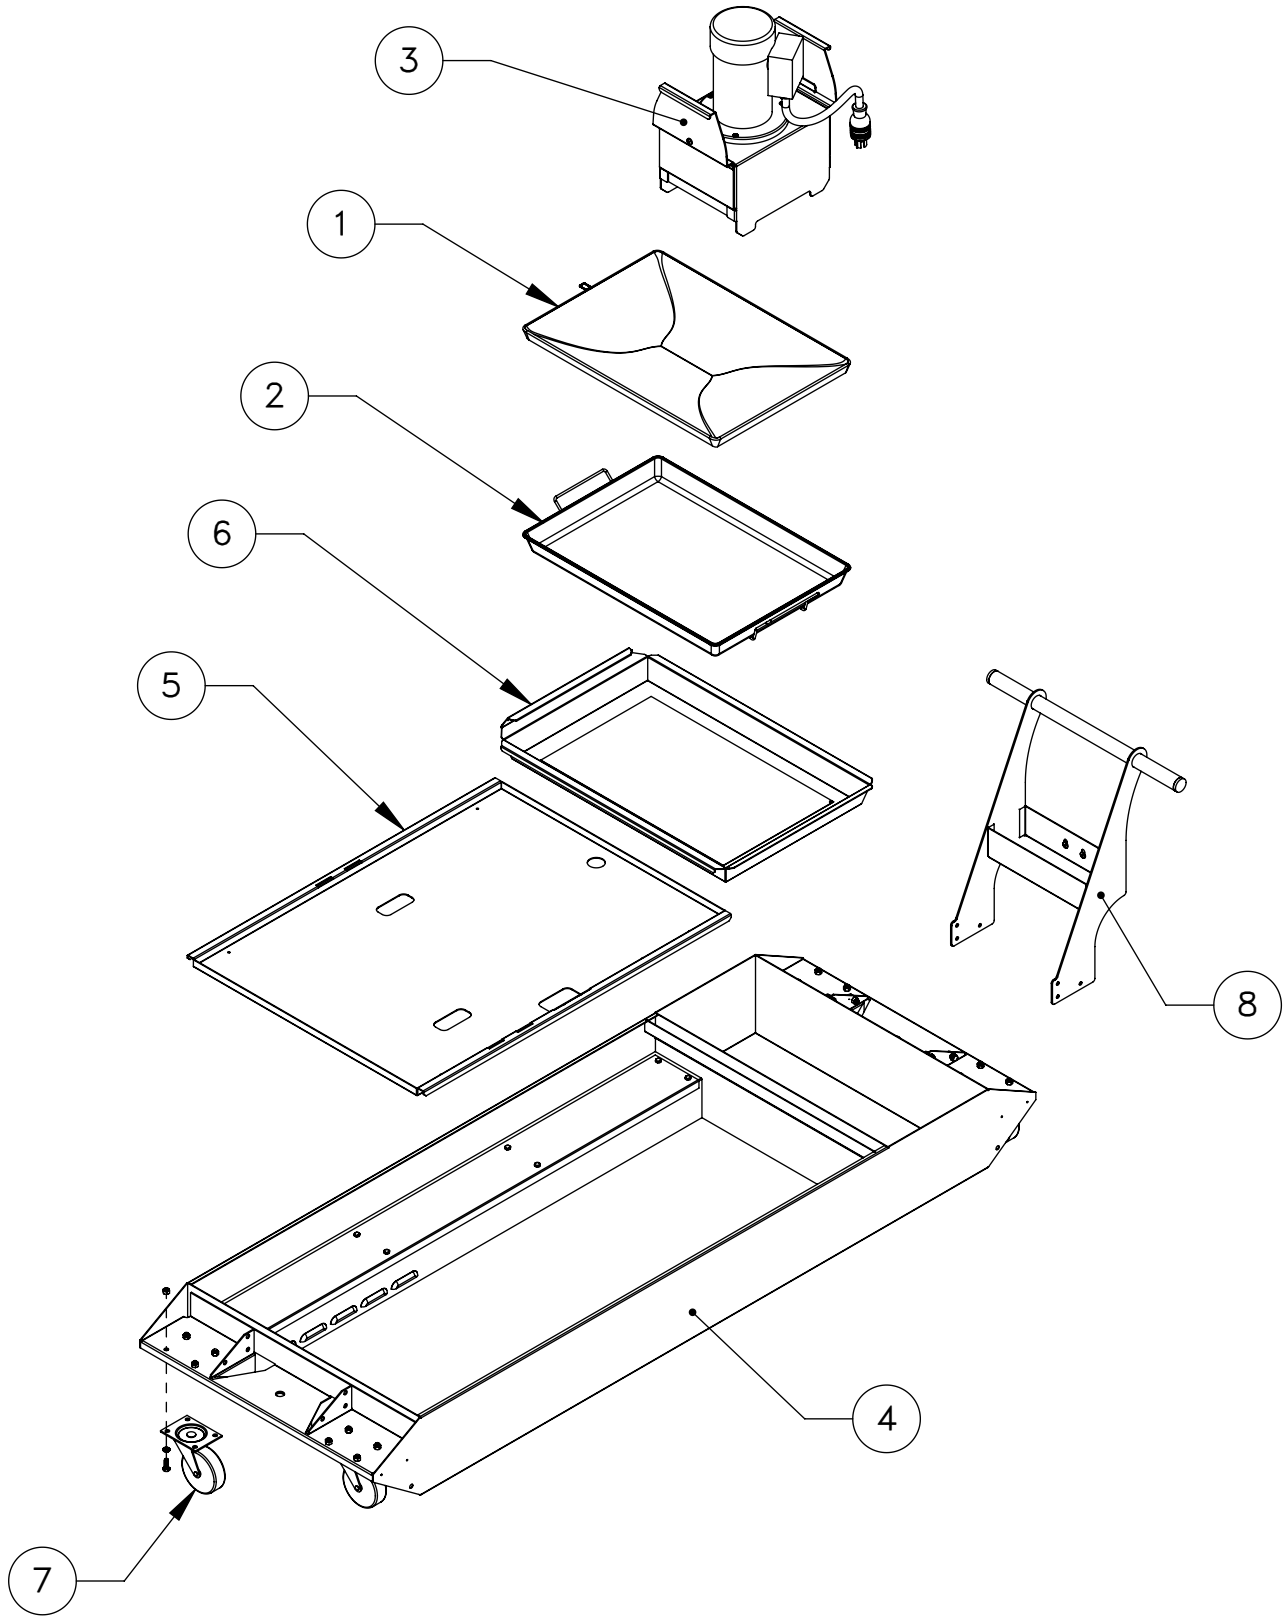

Go to parts.haascnc.com to get pricing and installation instructions for selected parts.

ITEM NO.	Part Number	PART DESCRIPTION	QTY.
1	59-1279	CHIP BASKET STRAINER	1
2	25-3798	WIRE BASKET CHIP TRAY	1
3	30-11346A	PUMP/MOTOR ASSY W/BOX & STAND	1
4	25-10540A	COOLANT TANK 55 GALLON TUNNEL TYPE	1
5	25-7750D	CLNT TANK, LID LVL SNSR CLIP-ON	1
6	25-7758F	CLNT TANK CHIP TRAY	1
7	59-0886	4 SWIVEL CASTER	4
8	25-3979	CLNT TANK HANDLE	1