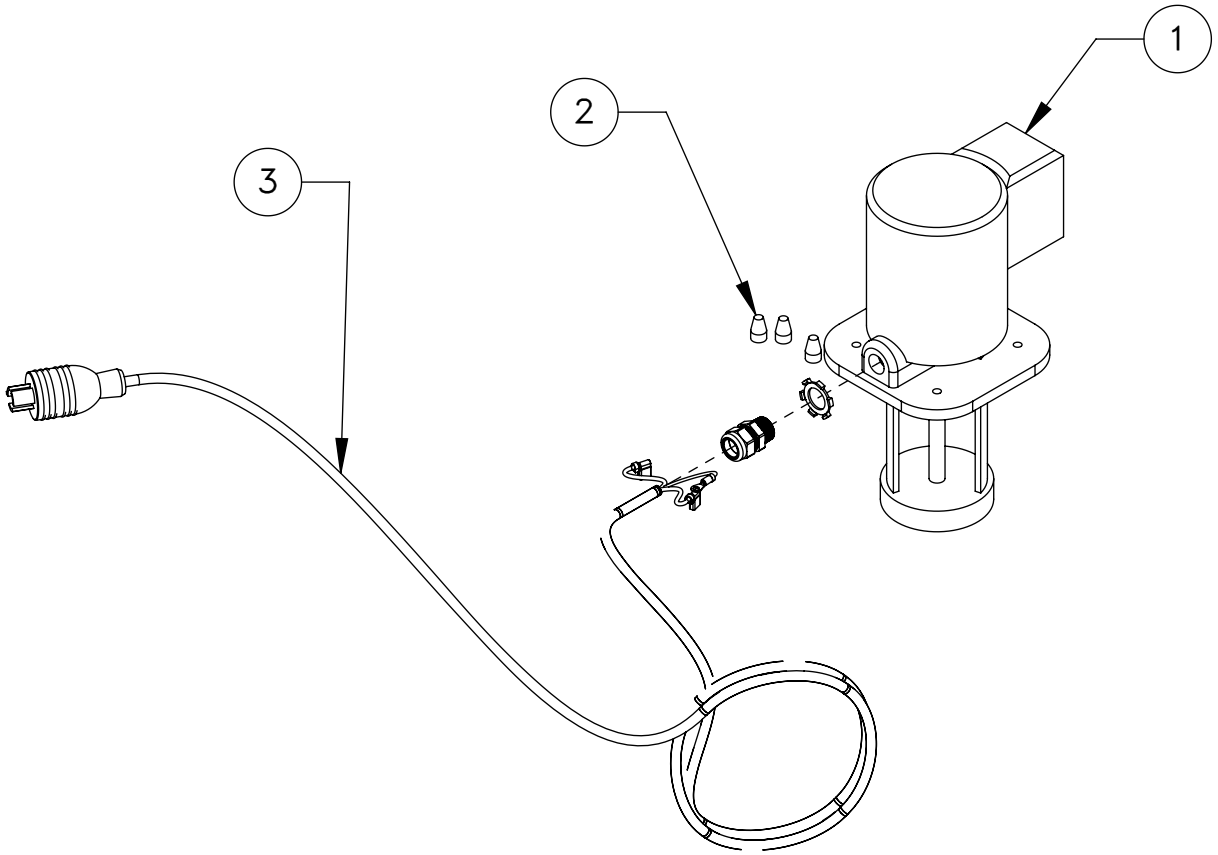

Go to [parts.haascnc.com](http://parts.haascnc.com) to get pricing and installation instructions for selected parts.

ITEM NO.	Part Number	PART DESCRIPTION	QTY.
1	90-6002B	IMPELR PMP 1/8HP 3/8IN PT230VAC 1PH 50/6	1
2	76-2214	CRIMP TYPE WIRE NUT 22-14NYLON INSUL CLO	3
3	32-0217A	CLNT PUMP MTR CBL	1

Disclaimer: Not all parts are available for individual sale; Some are part of an assembly.  
Assembly configuration is subject to change without notice.

**SHEET 1 OF 1**

DESCRIPTION

EFFECTIVE DATE

**COOLANT PUMP - 1/8 HP - 1 PHASE**