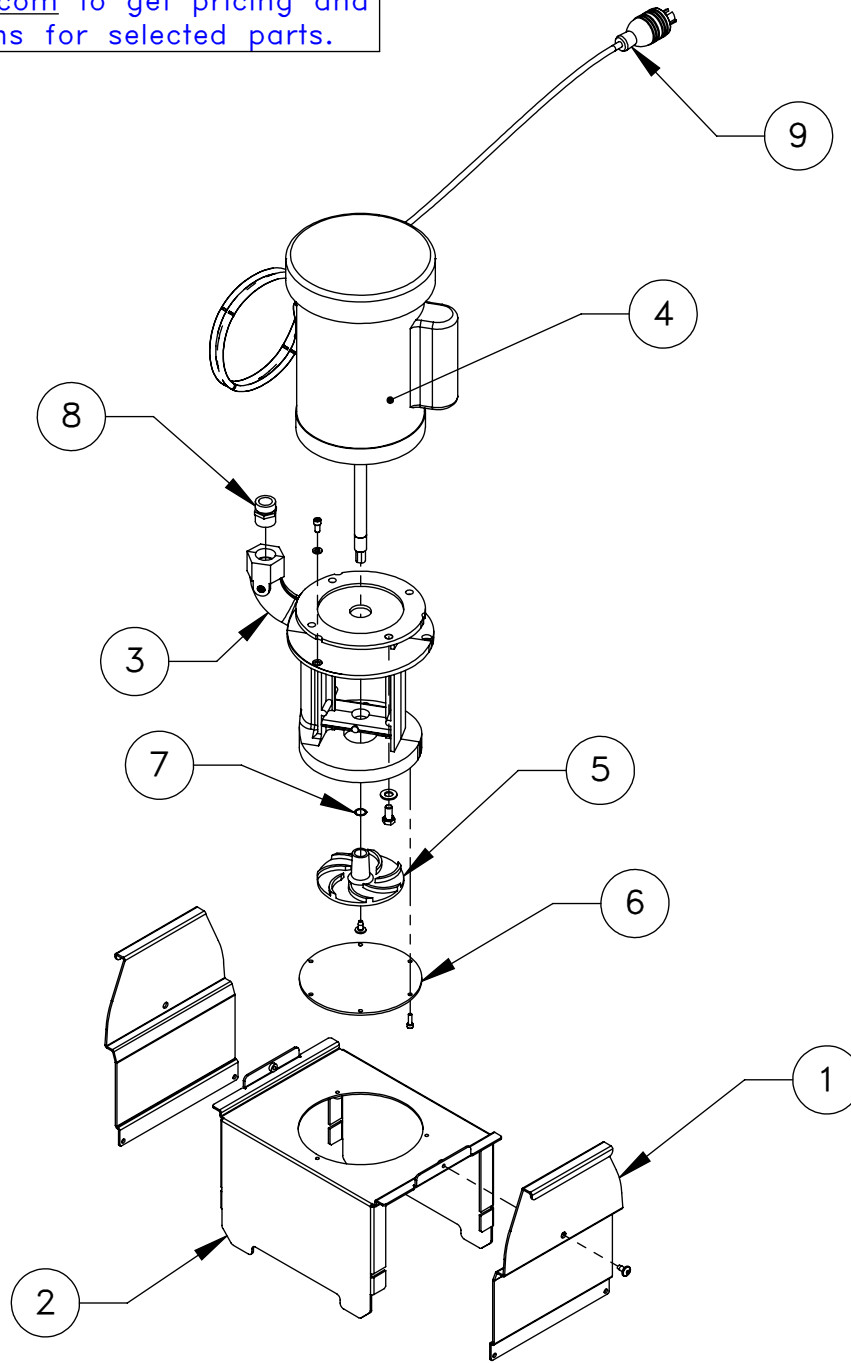

Go to parts.haascnc.com to get pricing and installation instructions for selected parts.

ITEM NO.	PART NUMBER	PART DESCRIPTION	QTY.
1	25-12076	HANDLE FOR CLNT PUMP STANDS	2
2	25-12084	FLOOD PUMP BASE	1
3	20-7651B	COOLANT PUMP HOUSING MACHINING	1
4	62-1004D	PSC MOTOR 3/4HP 240VAC PUMP 50/60HZ	1
5	26-7650A	PUMP IMPELLER	1
6	25-0022	BOTTOM COVER COOLANT PUMP 500/PLT	1
7	45-0021	WASHER 1/2 STEEL .005THK X .6250	13
8	58-3668	FITG GARDEN-3/4-M X NPT-3/4-M	1
9	32-0217A	CLNT PUMP MTR CBL	1

Disclaimer: Not all parts are available for individual sale; some are part of an assembly. Assembly configuration is subject to change without notice.

SHEET 1 OF 1

DESCRIPTION

EFFECTIVE DATE

CLNT PUMP 3/4HP 1PH W/O CHECK VALVE