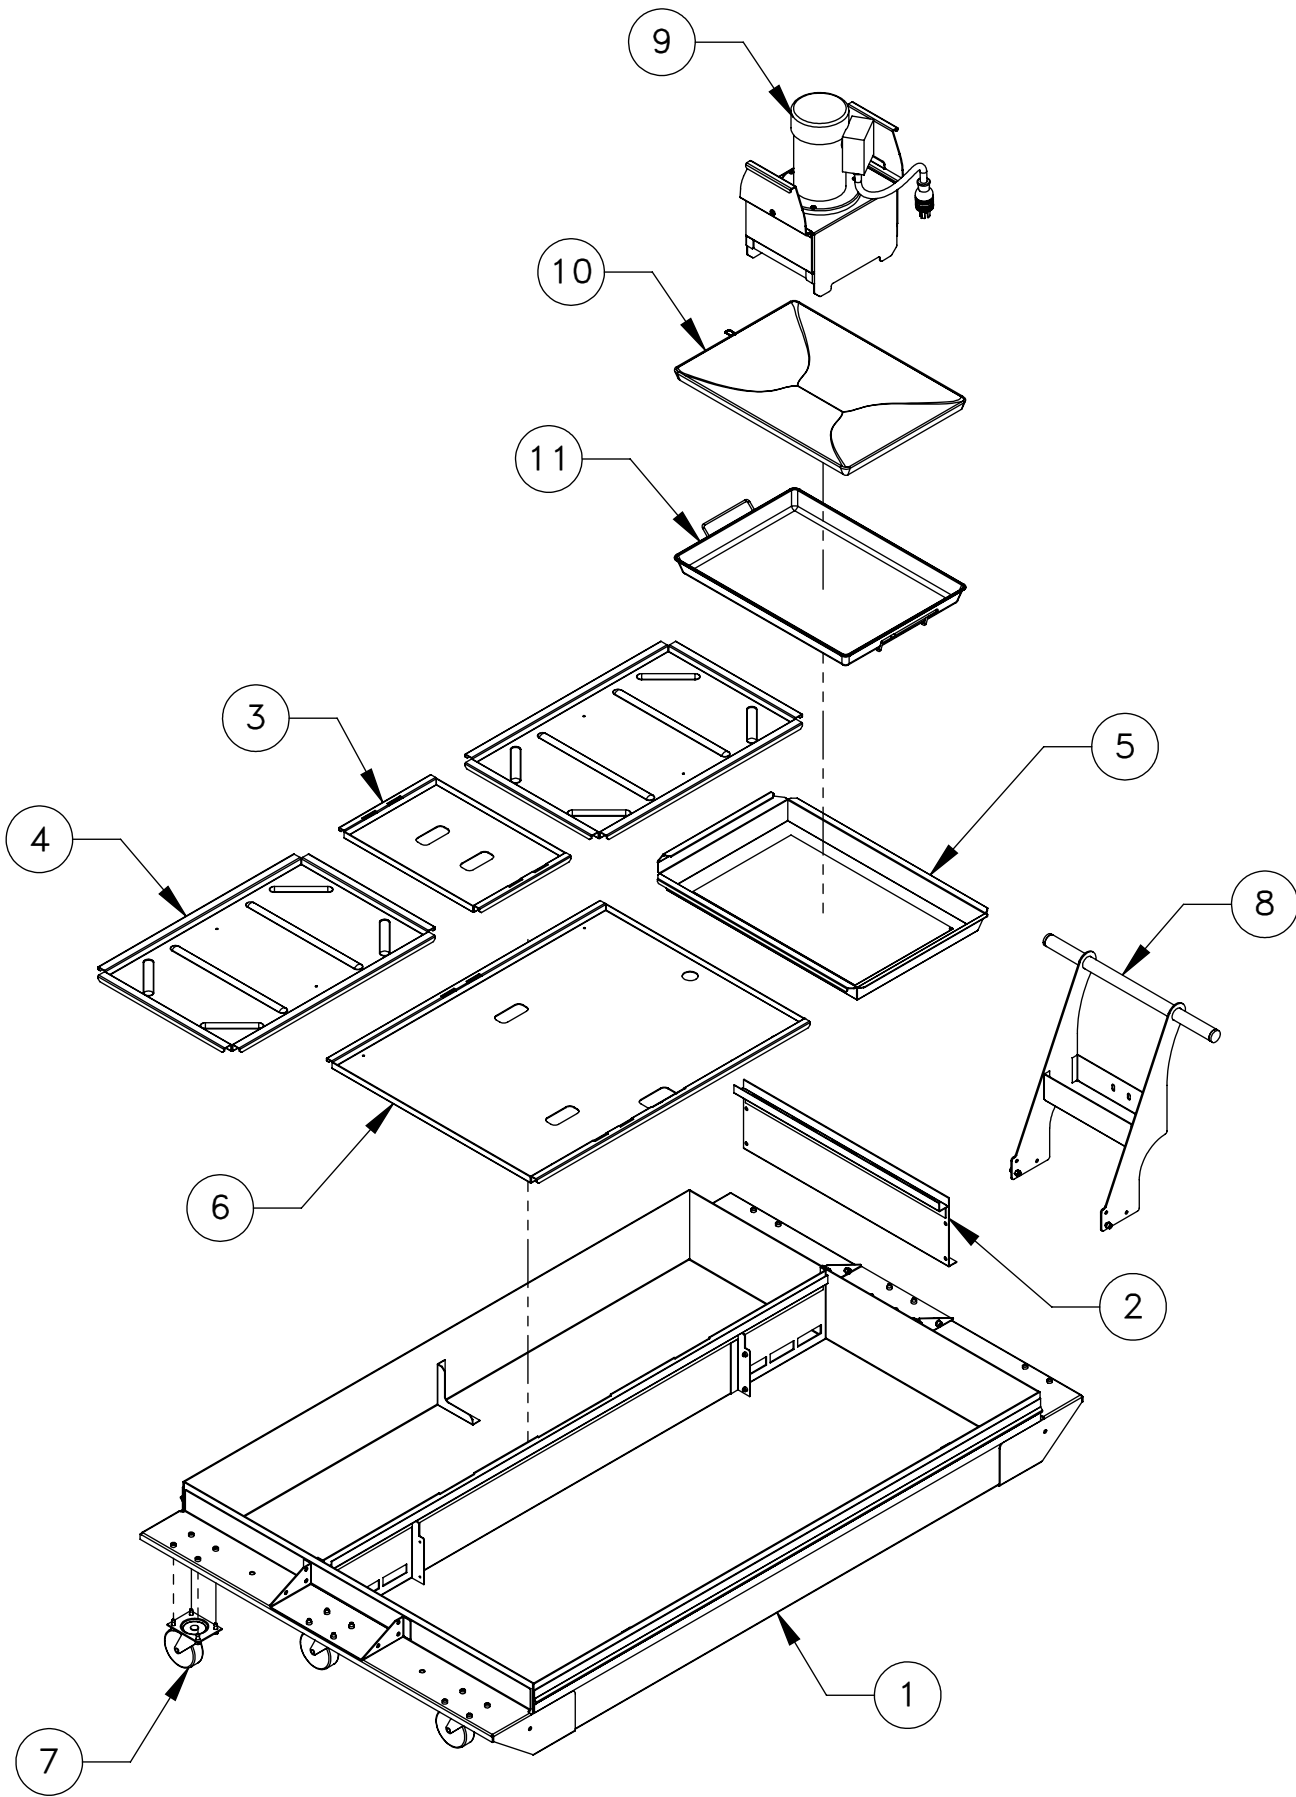

Go to parts.haascnc.com to get pricing and installation instructions for selected parts.

ITEM NO.	PART NUMBER	DESCRIPTION	QTY.
1	25-9456E	95 GAL CLNT TANK BASE	1
2	25-10670	CLNT TANK BULKHEAD	1
3	25-9460B	CLNT TANK MDL LID	1
4	25-9461C	CLNT TANK CHIP TRAY LID	2
5	25-7758F	CLNT TANK CHIP TRAY	1
6	25-7750D	CLNT TANK, LID LVL SNSR CLIP-ON	1
7	59-0886	4 SWIVEL CASTER	6
8	25-3979	CLNT TANK HANDLE	1
9	30-11346A	PUMP/MOTOR ASSY W/BOX & STAND	1
10	30-10903	SUPPLEMENTAL CHIP TRAY KIT	1
11	25-3798	WIRE BASKET CHIP TRAY LG	1

Disclaimer: Not all parts are available for individual sale; Some are part of an assembly. Assembly configuration is subject to change without notice.

SHEET 1 OF 1

EFFECTIVE DATE

COOLANT TANK 95 GALLON

JUN-2014