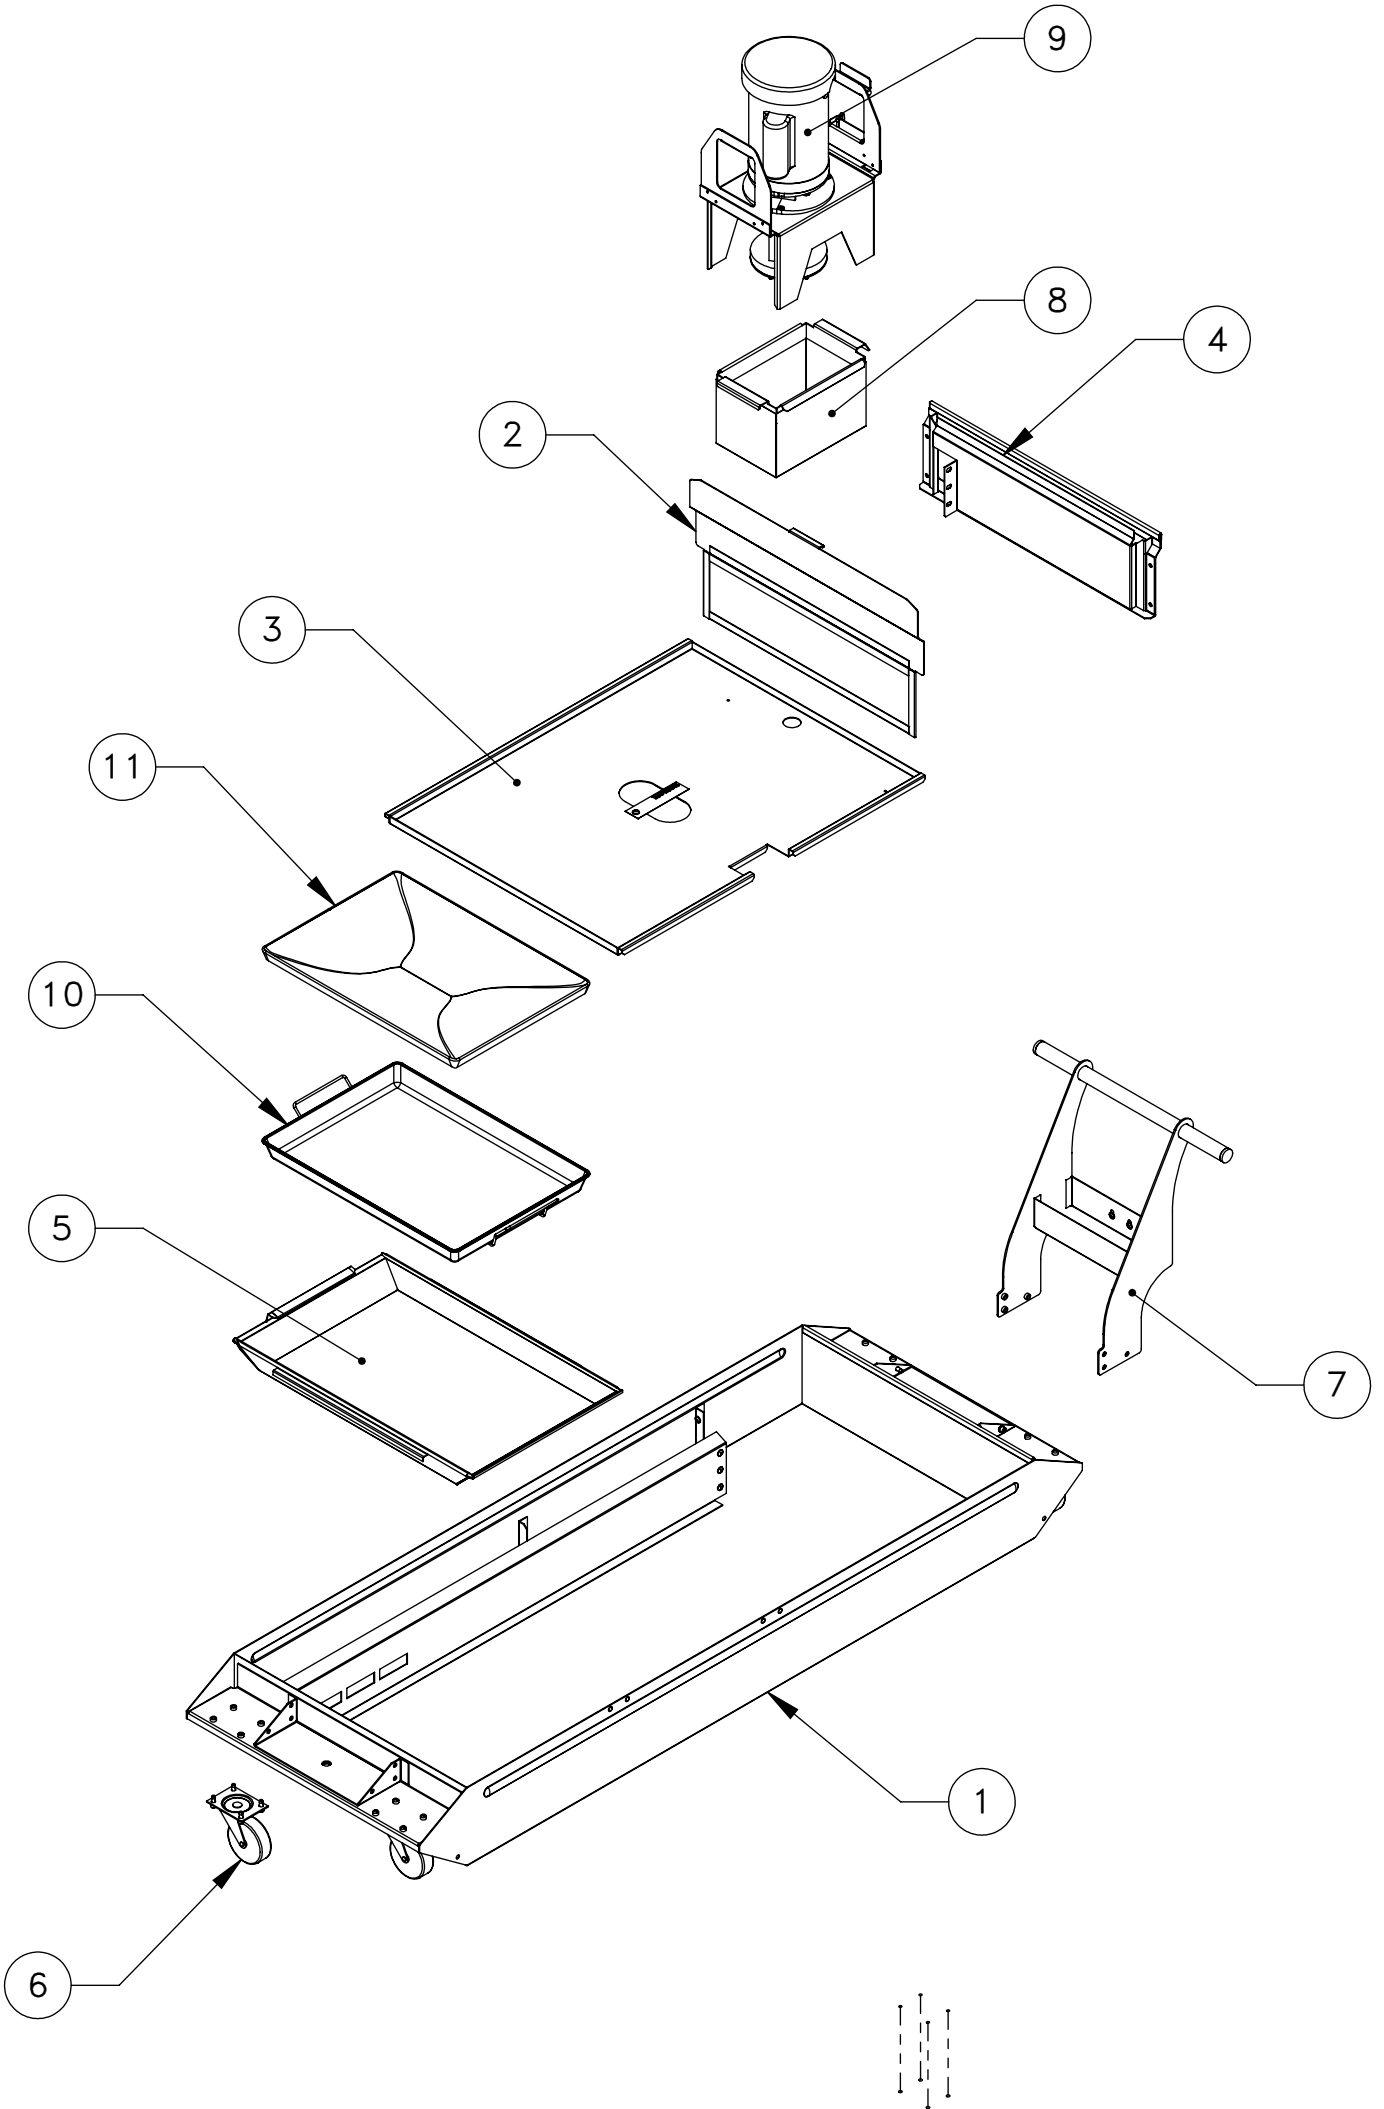

Go to parts.haascnc.com to get pricing and installation instructions for selected parts.

ITEM NO.	PART NUMBER	DESCRIPTION	QTY.
1	25-7748E	55 GAL CLNT TANK BASE	1
2	25-7749	CLNT TANK STRAINER	1
3	25-7750C	CLNT TANK, LID LVL SNSR CLIP-ON	1
4	25-9451B	CLNT TANK STRAINER GUIDE	1
5	25-7758D	CLNT TANK CHIP TRAY	1
6	59-0886	4" SWIVEL CASTER	4
7	25-7751D	CLNT TANK HANDLE	1
8	25-3189	CLNT PUMP BOX FILTER, 55G	1
9	30-4114A	30-4114A CLNT PMP 3/4HP ASSY W/O CHECK VLV	1
10	25-3798	WIRE BASKET CHIP TRAY LG	1
11	59-1279	CHIP BASKET STRAINER	1