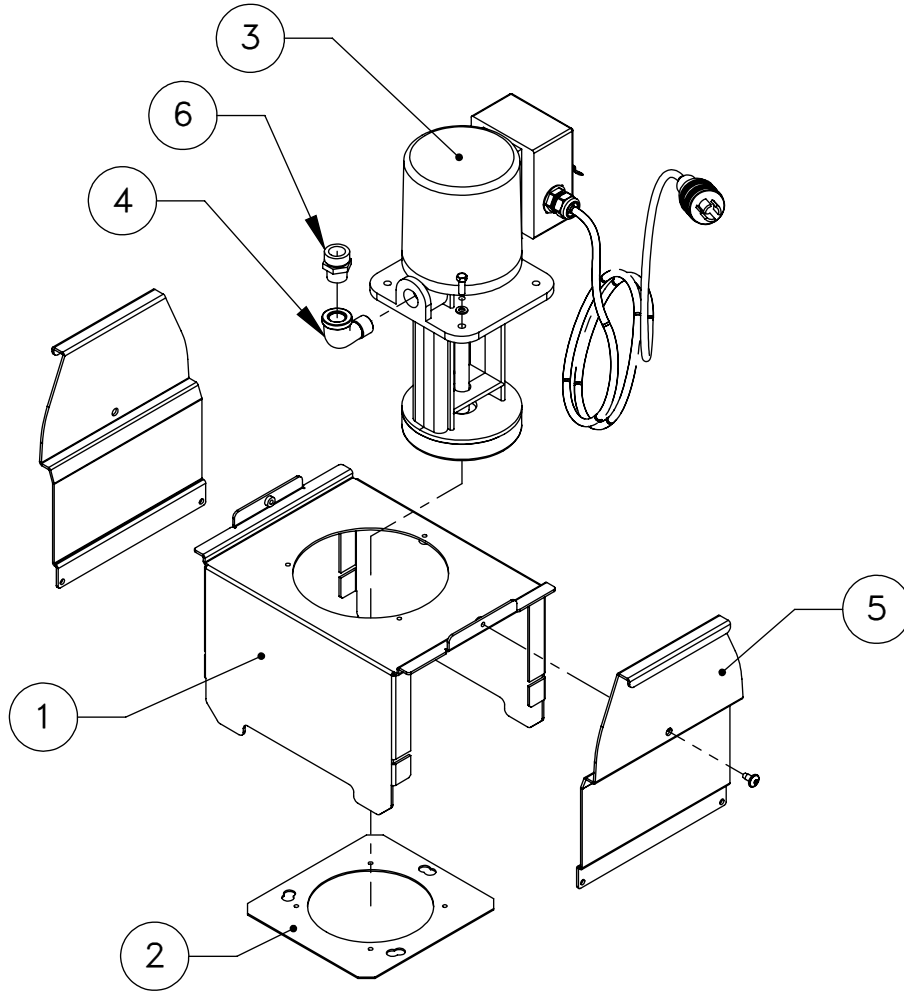

Go to parts.haascnc.com to get pricing and installation instructions for selected parts.

ITEM NO.	Part Number	PART DESCRIPTION	QTY.
1	25-12084	FLOOD PUMP BASE	1
2	25-10836	ADAPTER PLATE, 1/4HP PUMP	1
3	30-11591	PUMP ASSY 1/4HP, TWIST LOCK	1
4	58-0516	90 DEG STREET ELBOW 1/2 NPT M X F	1
5	25-12076	HANDLE FOR CLNT PUMP STANDS	2
6	58-3660	FITG GARDEN-3/4-M X NPT-1/2-M	1

Disclaimer: Not all parts are available for individual sale; some are part of an assembly. Assembly configuration is subject to change without notice.

DESCRIPTION

CLNT PUMP 1/4HP 1PH WITH STAND

SHEET 1 OF 1