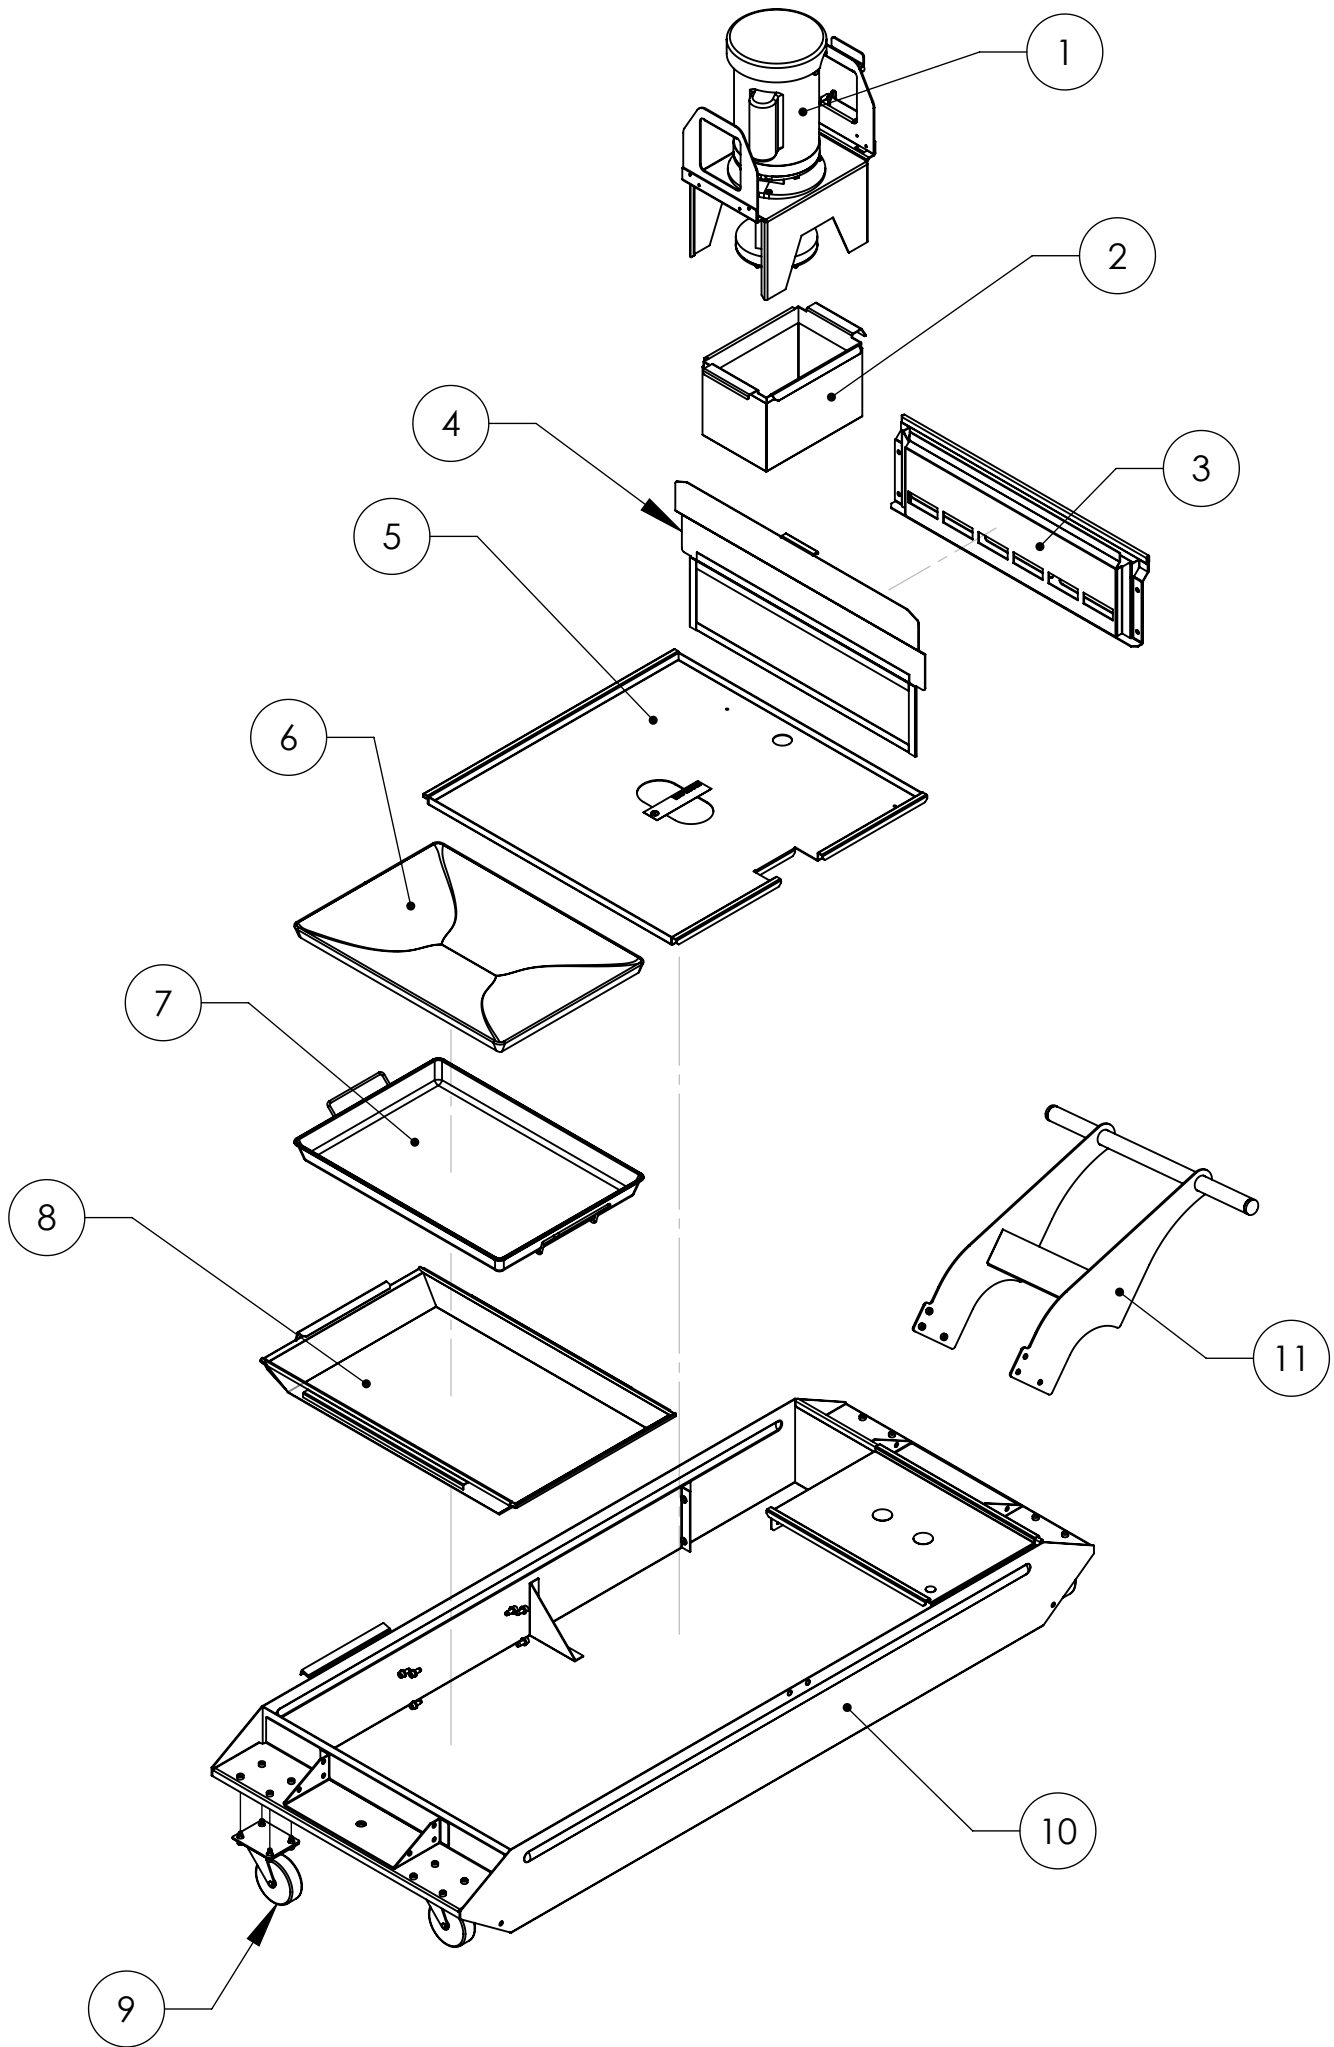

Go to parts.haascnc.com to get pricing and installation instructions for selected parts.

ITEM NO.	Part Number	PART DESCRIPTION	QTY.
1	62-1004D	FOR DETAILS SEE STANDARD COOLANT 3/4 HP PUMP DRAWING	1
2	25-3189	CLNT PUMP BOX FILTER, 55G	1
3	25-9451B	CLNT TANK STRAINER GUIDE	1
4	25-7749B	CLNT TANK STRAINER	1
5	25-1989B	CLNT TANK LID	1
6	59-1279	CHIP BASKET STRAINER	1
7	25-7758D	CLNT TANK CHIP TRAY	1
8	25-3798	WIRE BASKET CHIP TRAY	1
9	59-0886	4" SWIVEL CASTER	4
10	25-1984B	48 GAL CLNT TANK BASE	1
11	25-7751D	CLNT TANK HANDLE	1

Disclaimer: Not all parts are available for individual sale; Some are part of an assembly. Assembly configuration is subject to change without notice.

SHEET 1 OF 1

DESCRIPTION

EFFECTIVE DATE

COOLANT TANK 48 GALLON